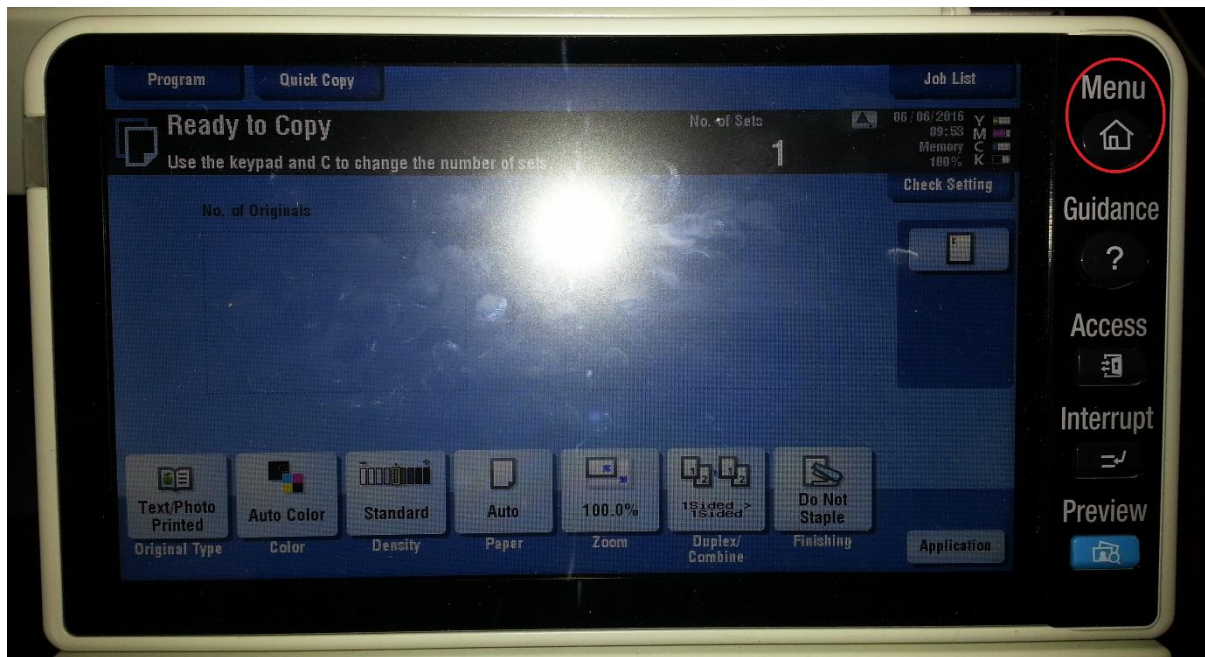

Meter readings For Models MF222 to MF752, MF254 to MF364, MF227 to MF287

Please Press Menu

Click Counter button as shown below

Meter readings For Models MF222 to MF752, MF254 to MF364, MF227 to MF287

The Machines meter reading is on the left hand side of the screen as shown below