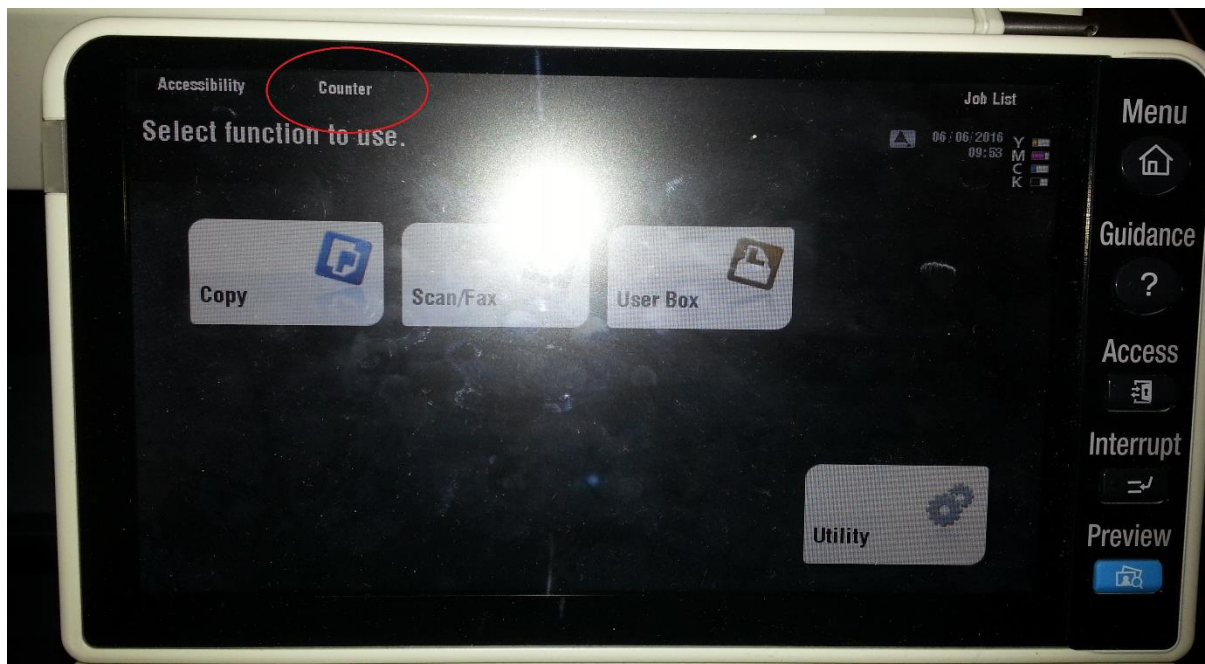

Meter readings For Models MF222 to MF752, MF254 to MF364, MF227 to MF287

Please Press Menu

Click Counter button as shown below

Meter readings For Models MF222 to MF752, MF254 to MF364, MF227 to MF287

The Machines meter reading is on the left hand side of the screen as shown below